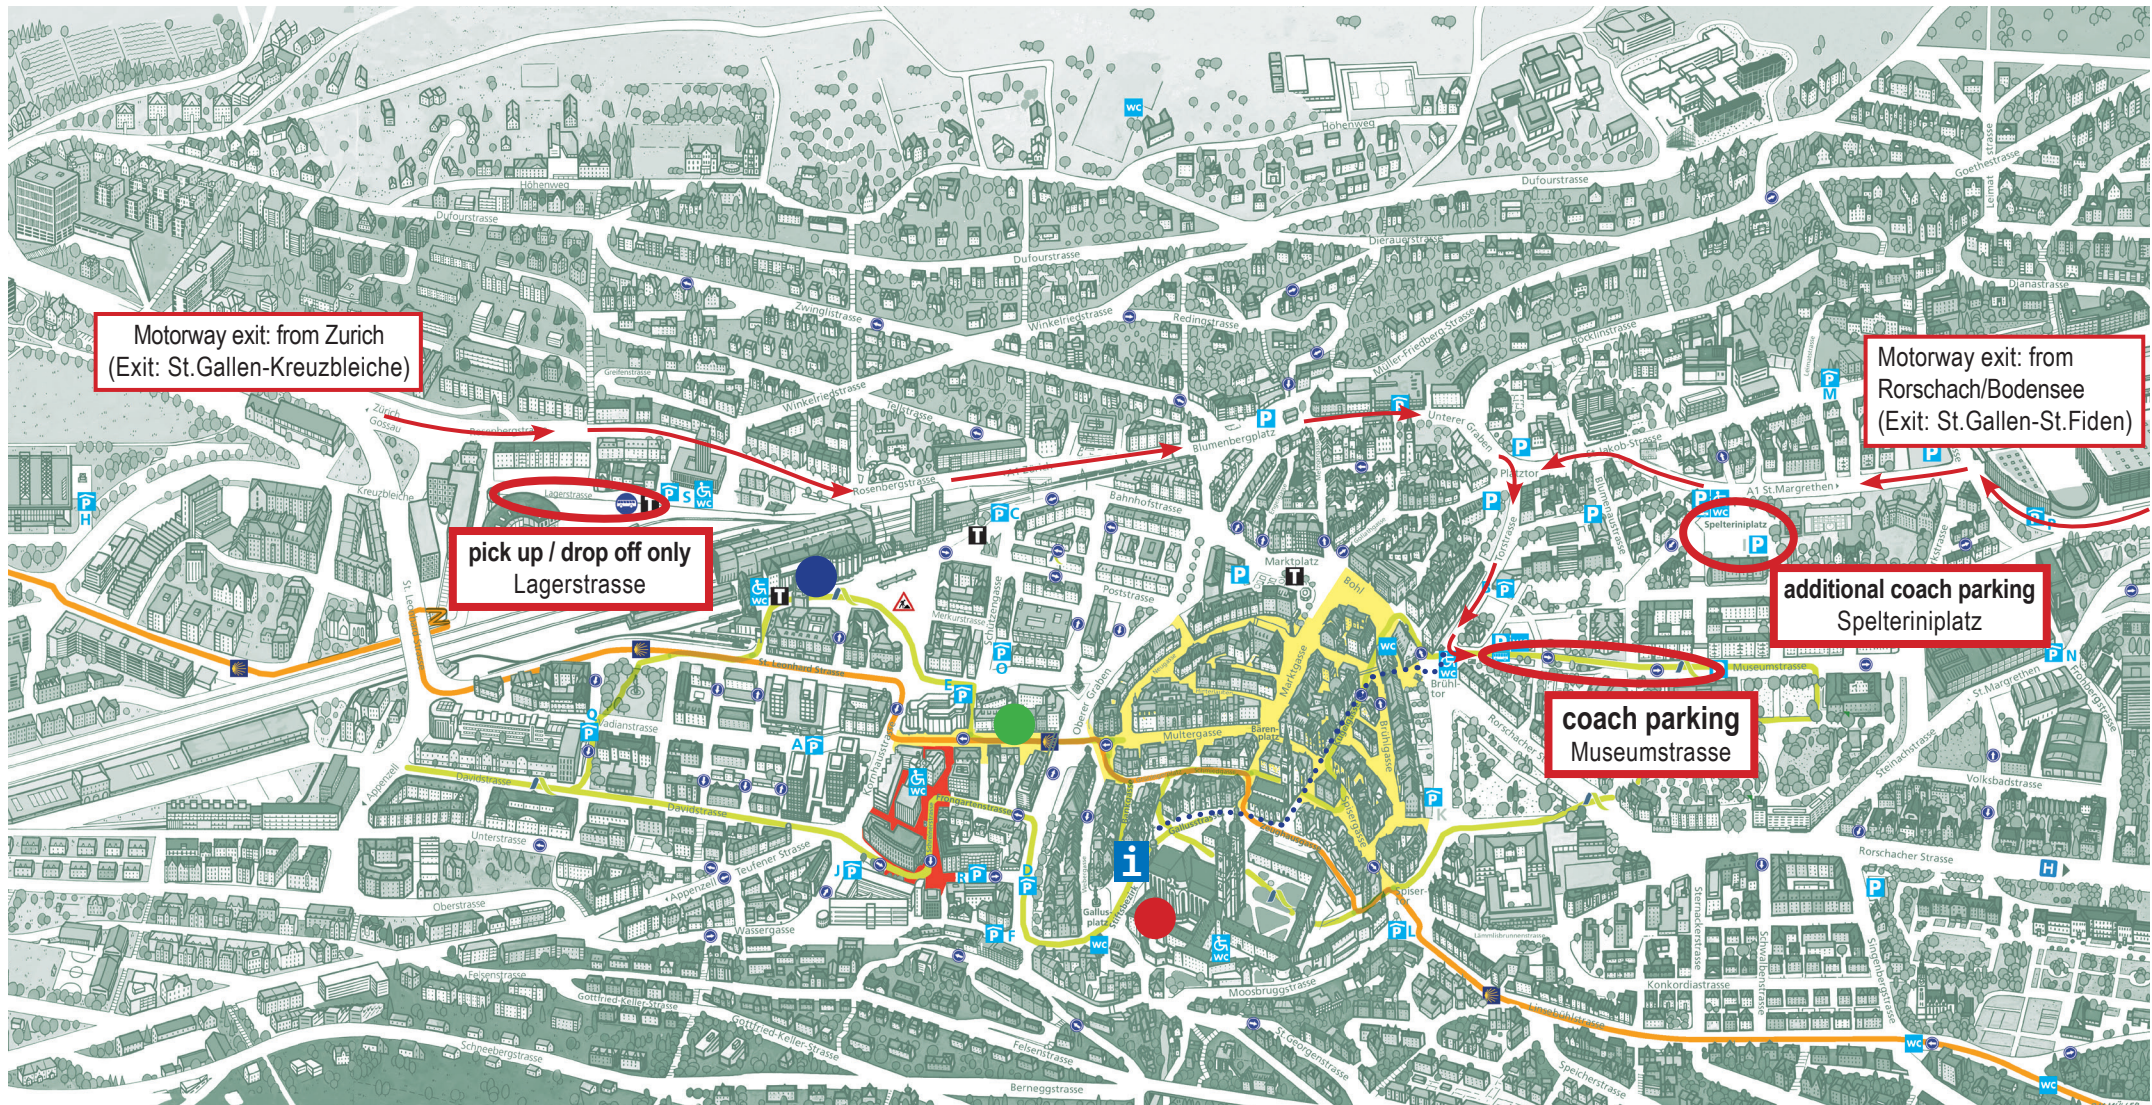

Parking information for coaches

In case all parking spaces along
Museumstrasse and on Spelteriniplatz
are taken, please contact the police:
+41 (0)71 224 61 00

 Old Town
(pedestrian zone)

 Approx. 10 minutes
(on foot)

 Abbey Precinct
(Cathedral & Abbey Library)

 Main train station

 Tourist Information

 Textile Museum